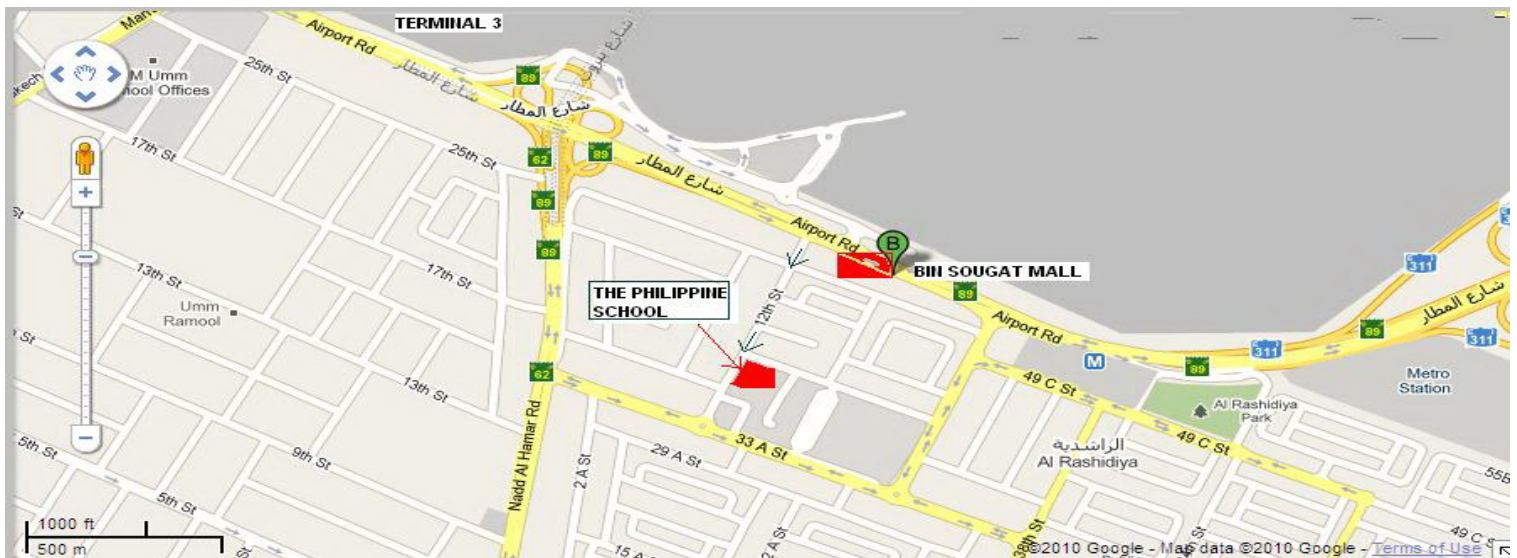

4	Gold souq Bus Stn. - Al Rashidiya Bus Stn. Naif Intersection-Burj Nahar rbt-Fish rbt-Deira taxi station-Al Maktoum road-Clock tower-Dubai Islamic bank-Dnata-Flame intersection-Cargo village-International airport terminal 01-Dubai Municipality garage-Mawakeb school -Al Ramoul Industrial area-Nad al Hamar road-Al Rashidiya clinic Via
34	Al Rashidiya bus stn-Al Qusais indl area Al Rashidiya police stn - Nad al Hamar road- Al Ramoul Industrial area- Mawakeb school - Public Transport dept. - International airport terminal 01- Flame I/S, Al Qiyada I/S, Al Nahda road, Al Qusais I/S, Damascus road. Via
44	Al Ghubaiba Bus Stn. - Al Rashidiya Bus Stn. Falcon intersection - Khalid bin Waleed road - Al Saeediya intersection - Bur Juman centre - Al Karama - Umm Hureir intersection - Broadcast interchange - Oud Metha road - American Hospital - Lamcy Plaza - Wafi centre - Al Wasl Hospital - Sheikh Rashid Road - Al Garhoud interchange - Al Garhoud - Airport terminal 01 - Dubai Municipality garage - Al Mawakeb school - Al Ramoul industrial area - Nad al Hamar road - Al Rashidiya clinic. Via
48	Gold souq bus stn æ Al Rashidiya bus stn Baniyas road - Deira post office æ Deira taxi stn - Salahuddin road - Qiyada Interchange - Al Ittihad road-Al Garhoud interchange-Airport Terminal 1-Dubai Municipality Public Transport Department-Al Mawakeb school- Al Ramoul industrial area - Nad al Hamar road - Al Rashidiya clinic Via
65	Al Rashidiya Bus Stn - International City Emirates Road - Dragon Mart Main Gate - Al Awir Road - 'H' Power Station - Al Manama Street Via